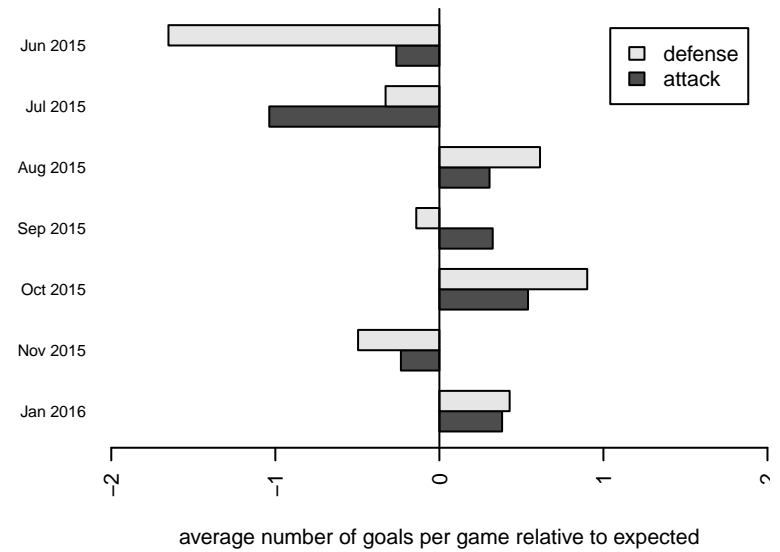

Performance relative to 13 month average