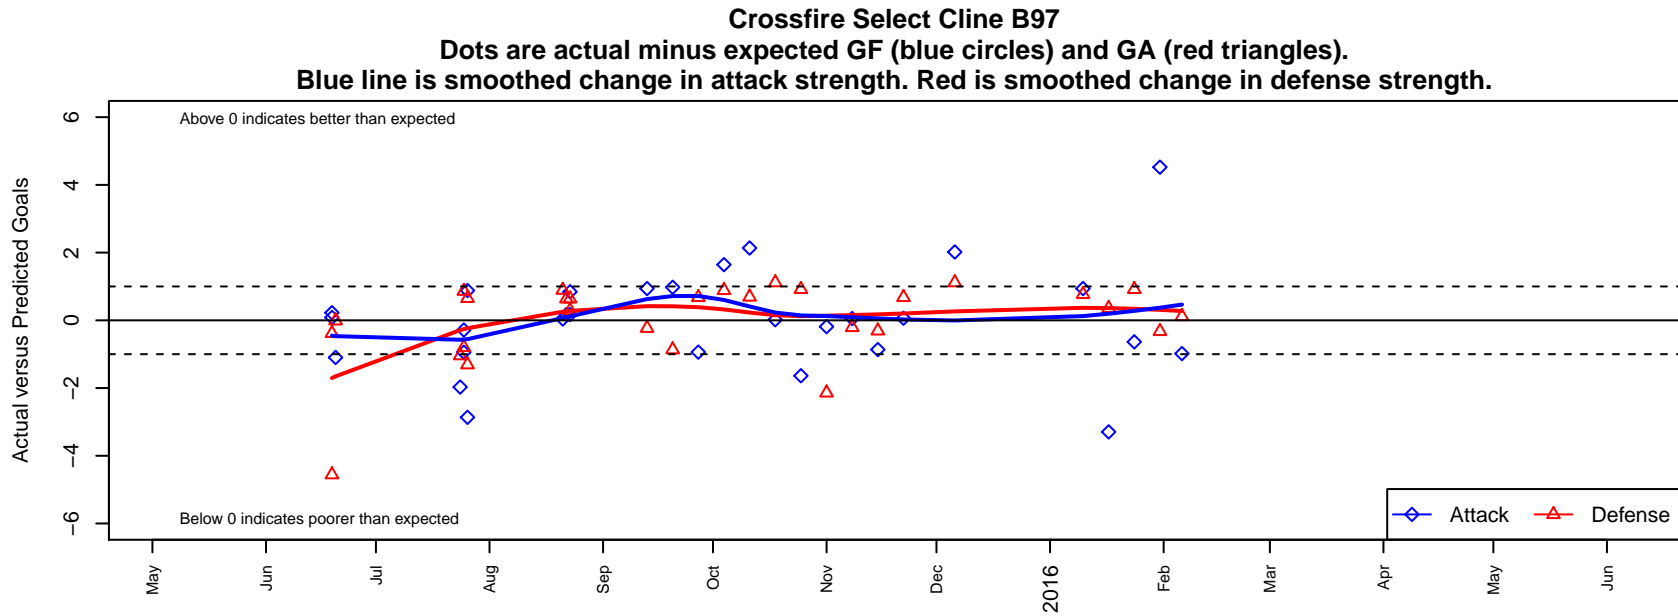

Crossfire Select Cline B97

Crossfire Select SC
 Redmond, WA
 B97 total strength=1779
 attack=31.02 defense=28.58
 fall league = NPSL Div 1 U18-19

alt names used:
 Crossfire Select B97 Cline
 Crossfire Select 97Cline
 Crossfire Select B97 Cline
 Crossfire Select B97-Cline

Venues played:
 2015 Rainier Challenge Samba U18
 2015 Crossfire Select BU17-18 Gold
 2015 Summer Slam Platinum U16-18
 2015 NPSL Division 1 U18-19
 2015 Founders Cup B97

**attack and defense variance (black dot)
relative to other teams
and top 10 in region**