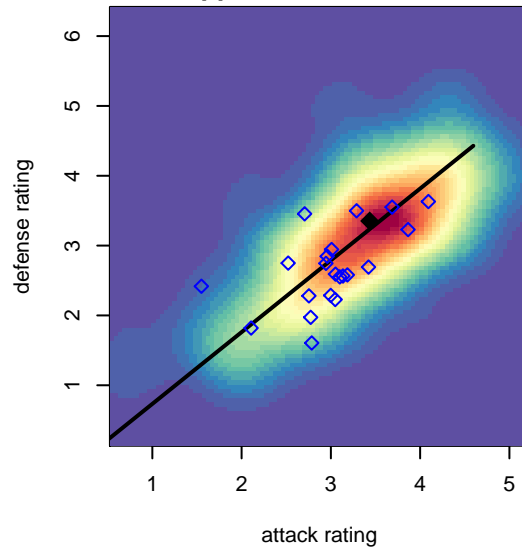

**attack and defense rating
relative to others at age
and all opponents in last 13 months**