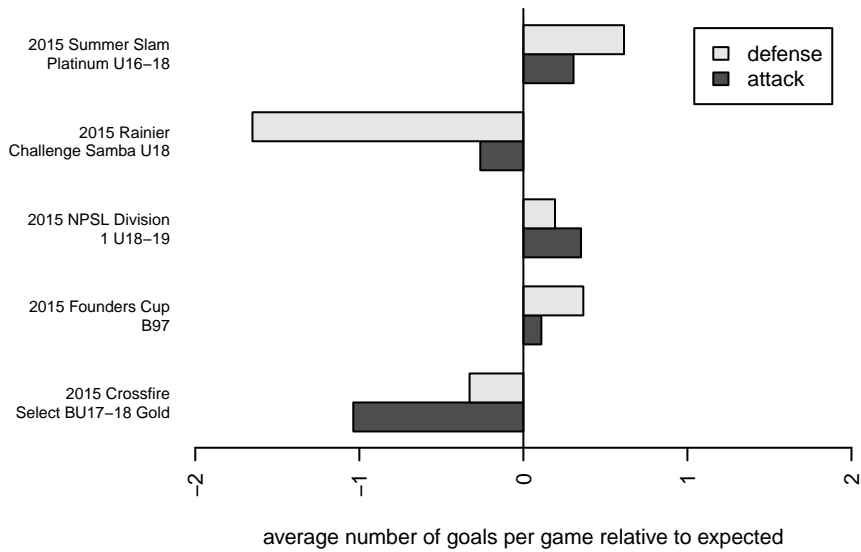

Performance relative to 13 month average