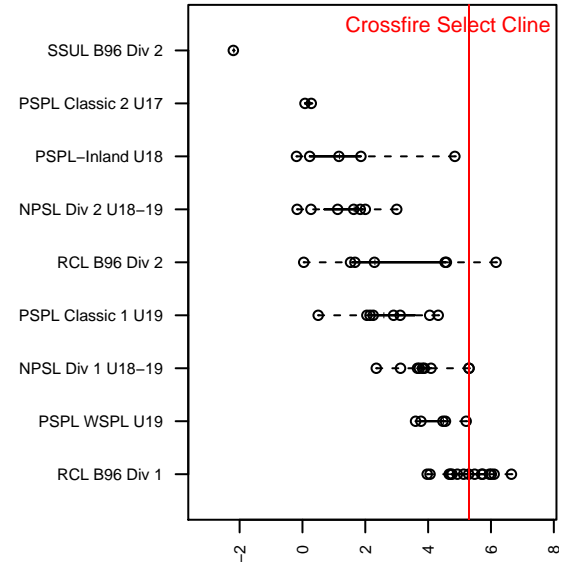

**attack and defense rating
relative to others at age
and all opponents in last 13 months**